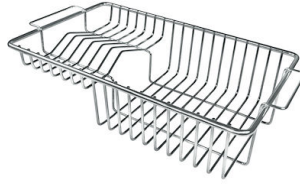

## OPTIONAL ACCESSORIES

**Cestello inox**  
8612 000

**Glass chopping board**  
8631 300

**HPDE Chopping board**  
8657 001

**HPDE Twin chopping board**  
8644 101

**Stainless steel colander**  
8154 000

**Stainless steel plate rack**  
8100 154

**Stainless steel plate rack**

8100 303

\* only in combination with the accessory  
8644 101

**Stainless steel plate rack**

8100 201

**White bowl**

8153 100

**Graters kit with ring-holder and  
food collection tray**