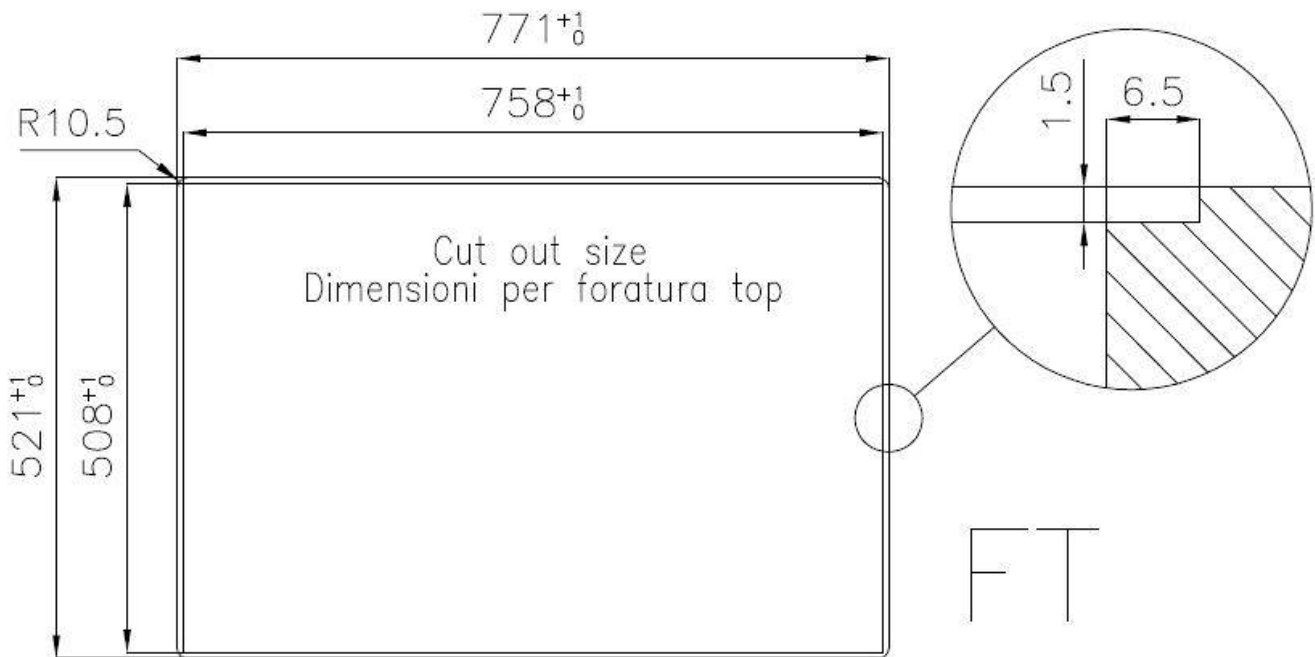

Lavello serie KE cod. 2266/050