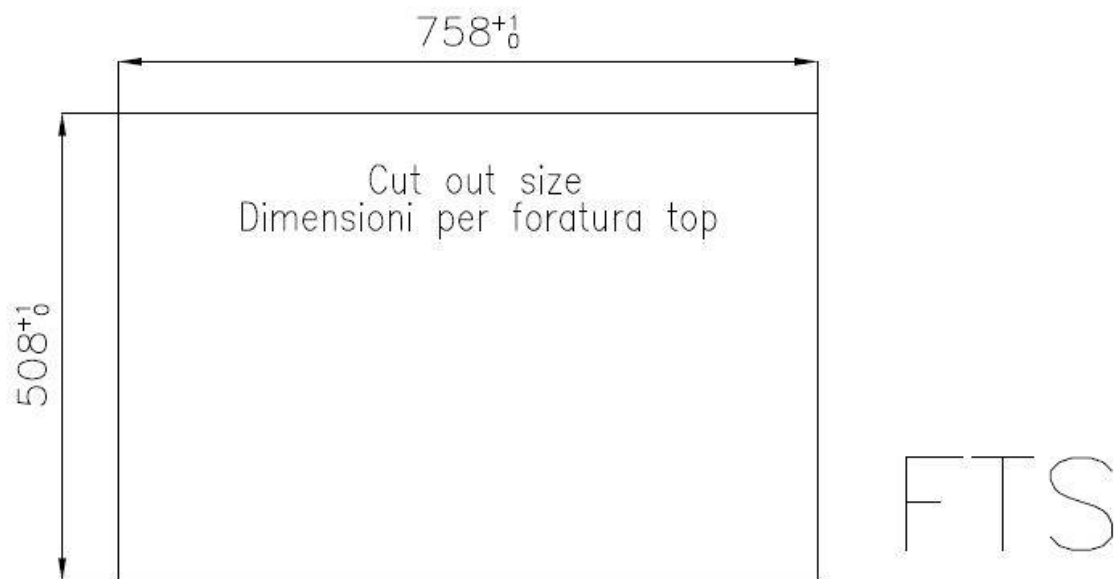

Lavello serie KE cod. 2266/050